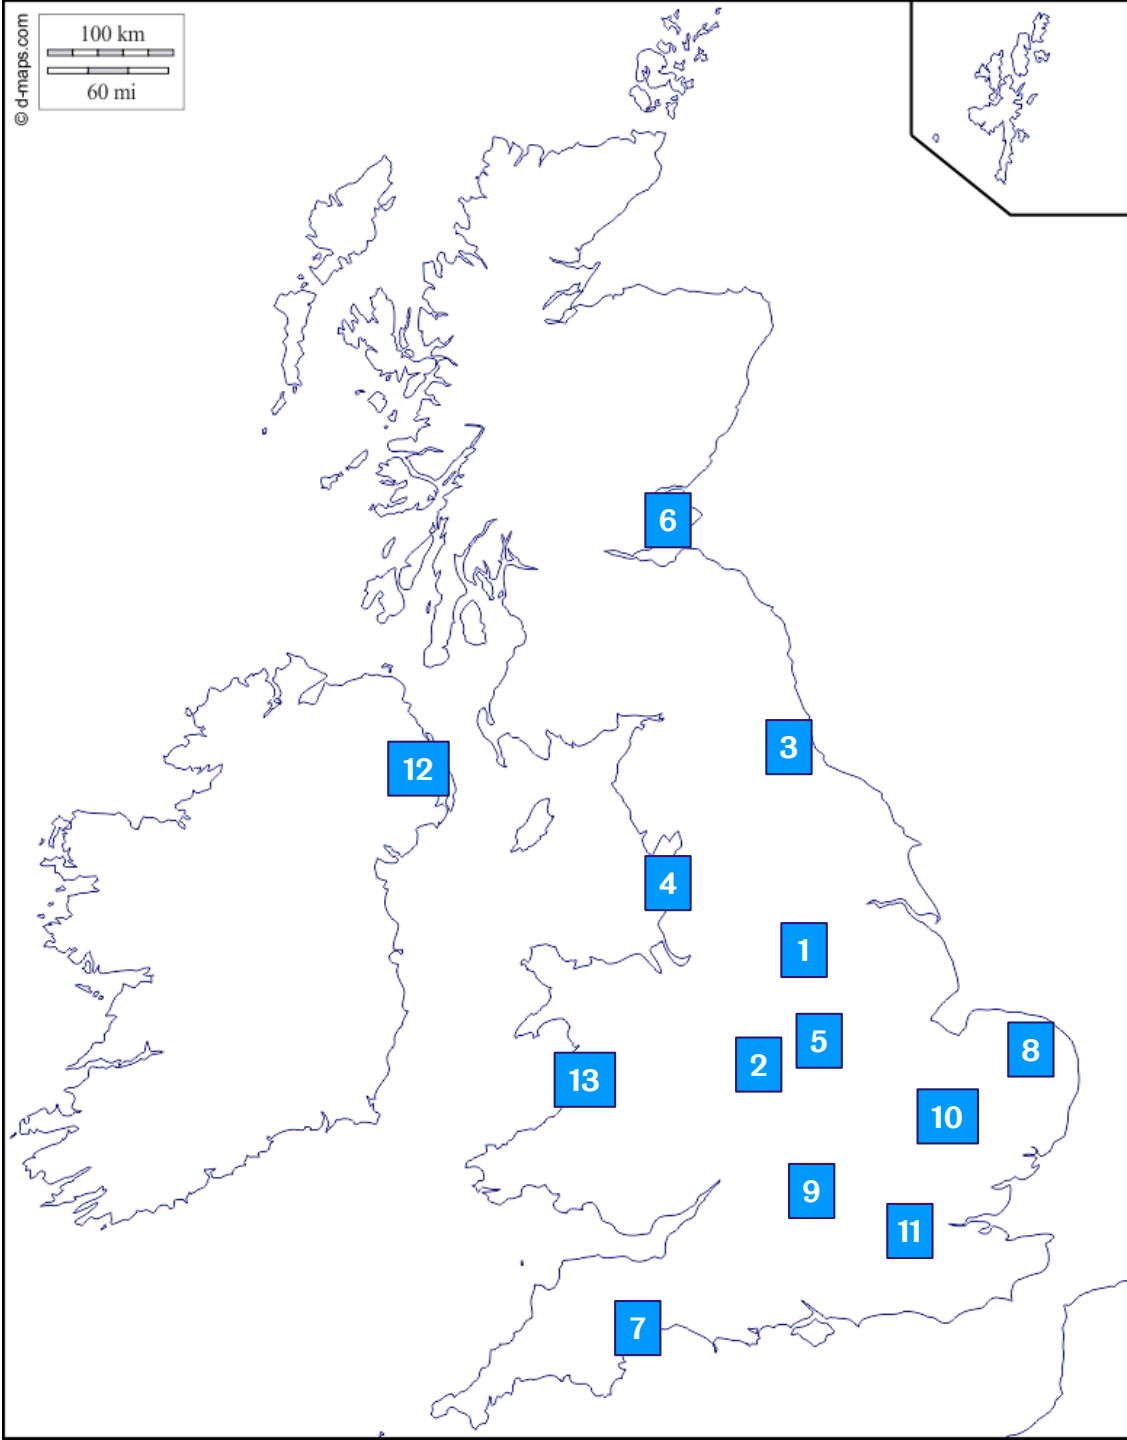

Subject
league tables

The Russell Group

There are 24
universities
in the Russell
Group...

University of Birmingham
University of Bristol
University of Cambridge
Cardiff University
Durham University
University of Exeter
University of Edinburgh
University of Glasgow
Imperial College London
King's College London
University of Leeds
London School of
Economics

University of Liverpool
University of Manchester
Newcastle University
University of Nottingham
University of Oxford
Queen Mary University of
London
Queen's University Belfast
University of Sheffield
University of Southampton
University College London
University of Warwick
University of York

Abroad

Distance

Anywhere

Home city/town

As far away as
possible

Transport links

1. Sheffield
2. Birmingham
3. Durham
4. Lancaster
5. Loughborough
6. St. Andrews
7. Exeter
8. UEA
9. Oxford
10. Cambridge
11. UCL
12. Queen's
13. Aberystwyth